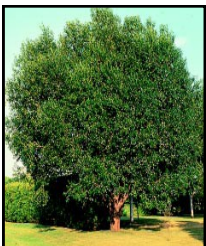

Large Shrubs

Sold in multiples of 25 @ \$42.50

Apricot

Mountain Ash

Chokecherry

Red Splendor Crab

Nannyberry

American Plum

Laurel Leaf Willow

- ◆ Slow to Rapid Growth Rate
- ◆ 10-40' Mature Height
- ◆ Full Sun to Partial Sun

Douglas SWCD
900 Robert Street South Suite 102
Alexandria, MN 56308

Plant
A
Tree
Today!

DOUGLAS SWCD

2022

Black Chokeberry

Common Lilac

Gray Dogwood

Redosier Dogwood

Juneberry

♦ Moderate to Rapid Growth Rate

♦ 3-15' Mature Height

♦ Full Sun to Partial Sun

♦ Moderate
Rapid
Growth Rate

♦ 40-100'
Mature
Height

♦ Full Sun

Black Walnut