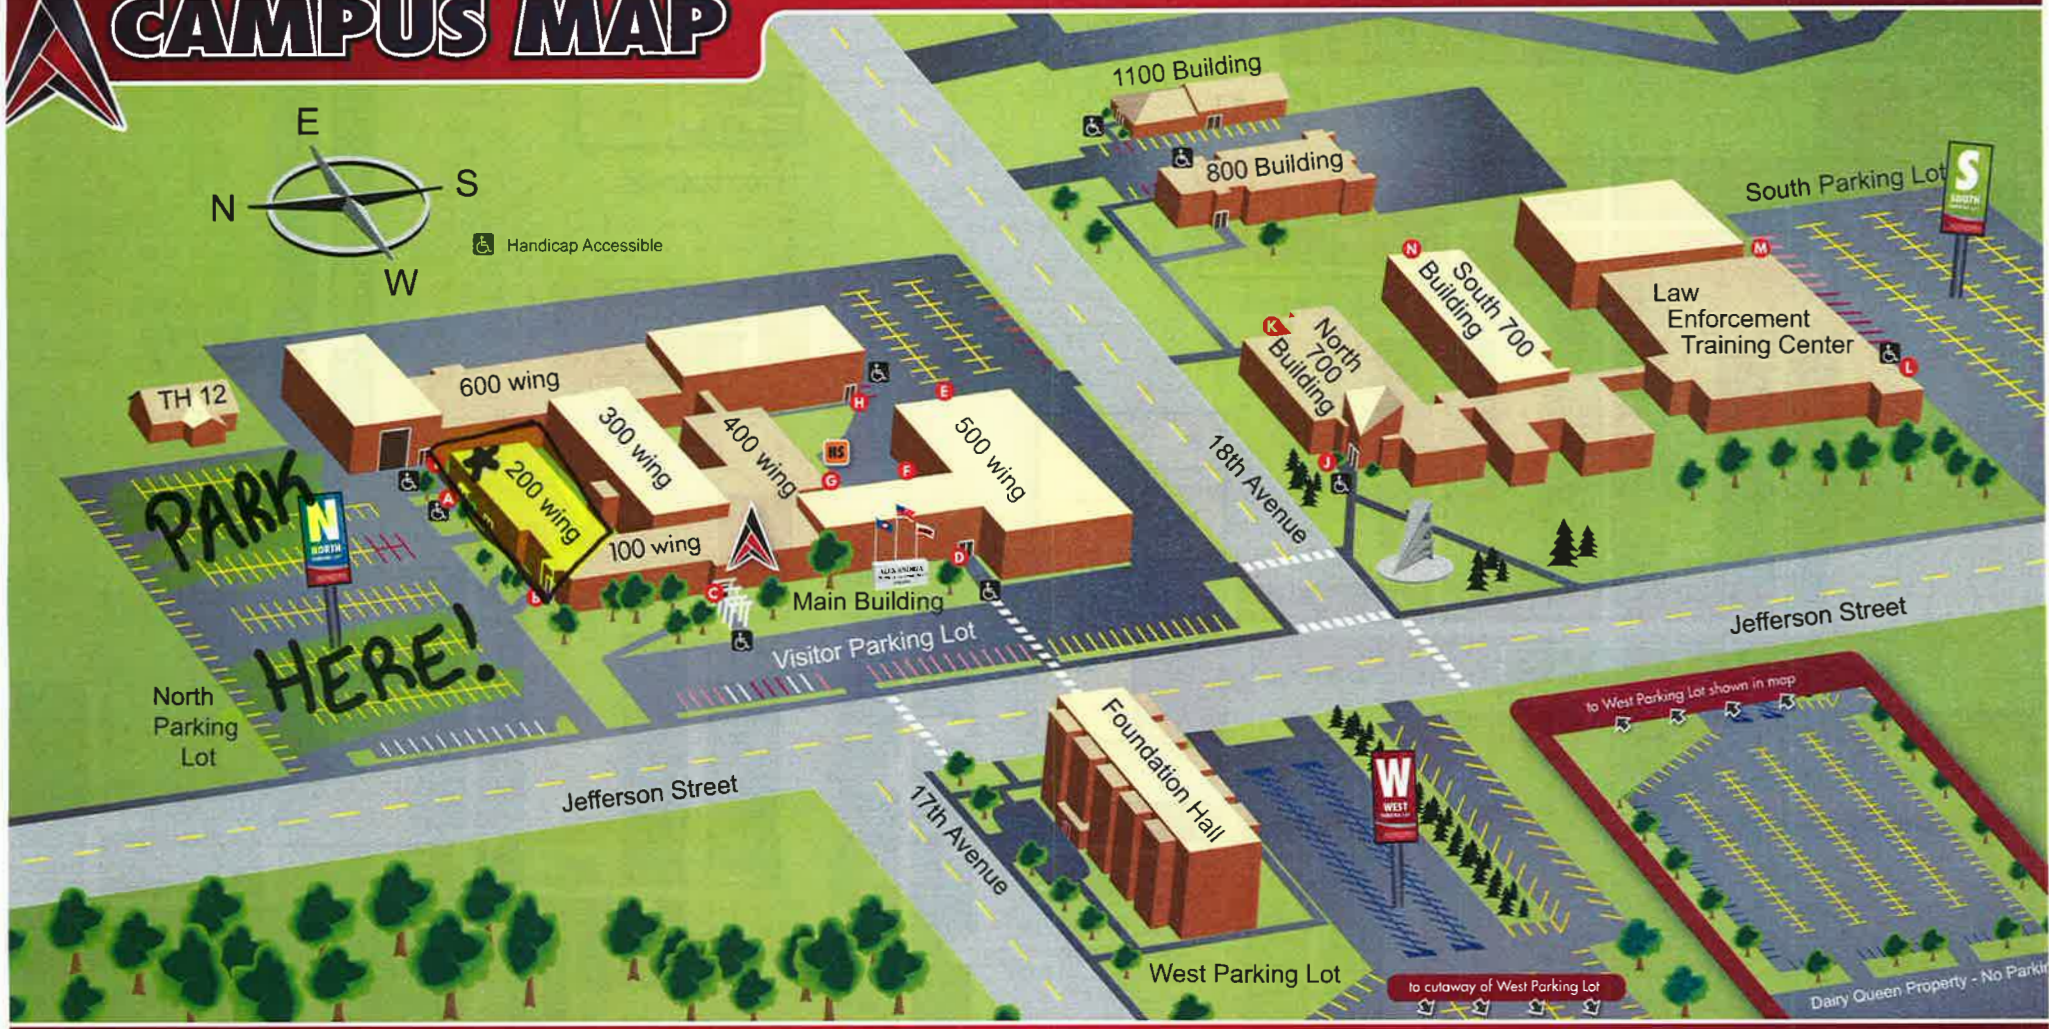

ALEXANDRIA TECHNICAL & COMMUNITY COLLEGE

CAMPUS MAP

Handicap Accessible

- Yellow Stripes = Student/Employee Parking Permit Required
- White Stripes = Time Limit Parking
- Pink Stripes = Visitor Parking

- Blue Stripes = Foundation Hall Resident Parking
- Purple Stripes = Handicap Parking
- Orange Stripes = Adult Basic Education Parking

- Handicap Entrance
- Headstart Drop Off
- Information Center

ATCC Parking permits are valid only in their designated parking lots and in marked stalls. Parking in a lot other than the one designated on your ATCC permit, outside of a marked stall, in 15-minute/one hour stalls (beyond the allotted time), or in No Parking Zones will result in fines, immobilization, or towing.