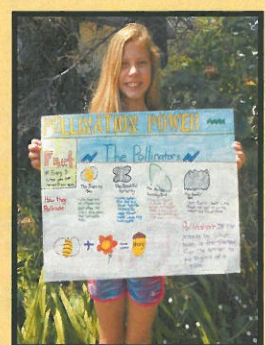

Emma Roers

3rd Place Poster Winner

Brandon-Evansville Elementary